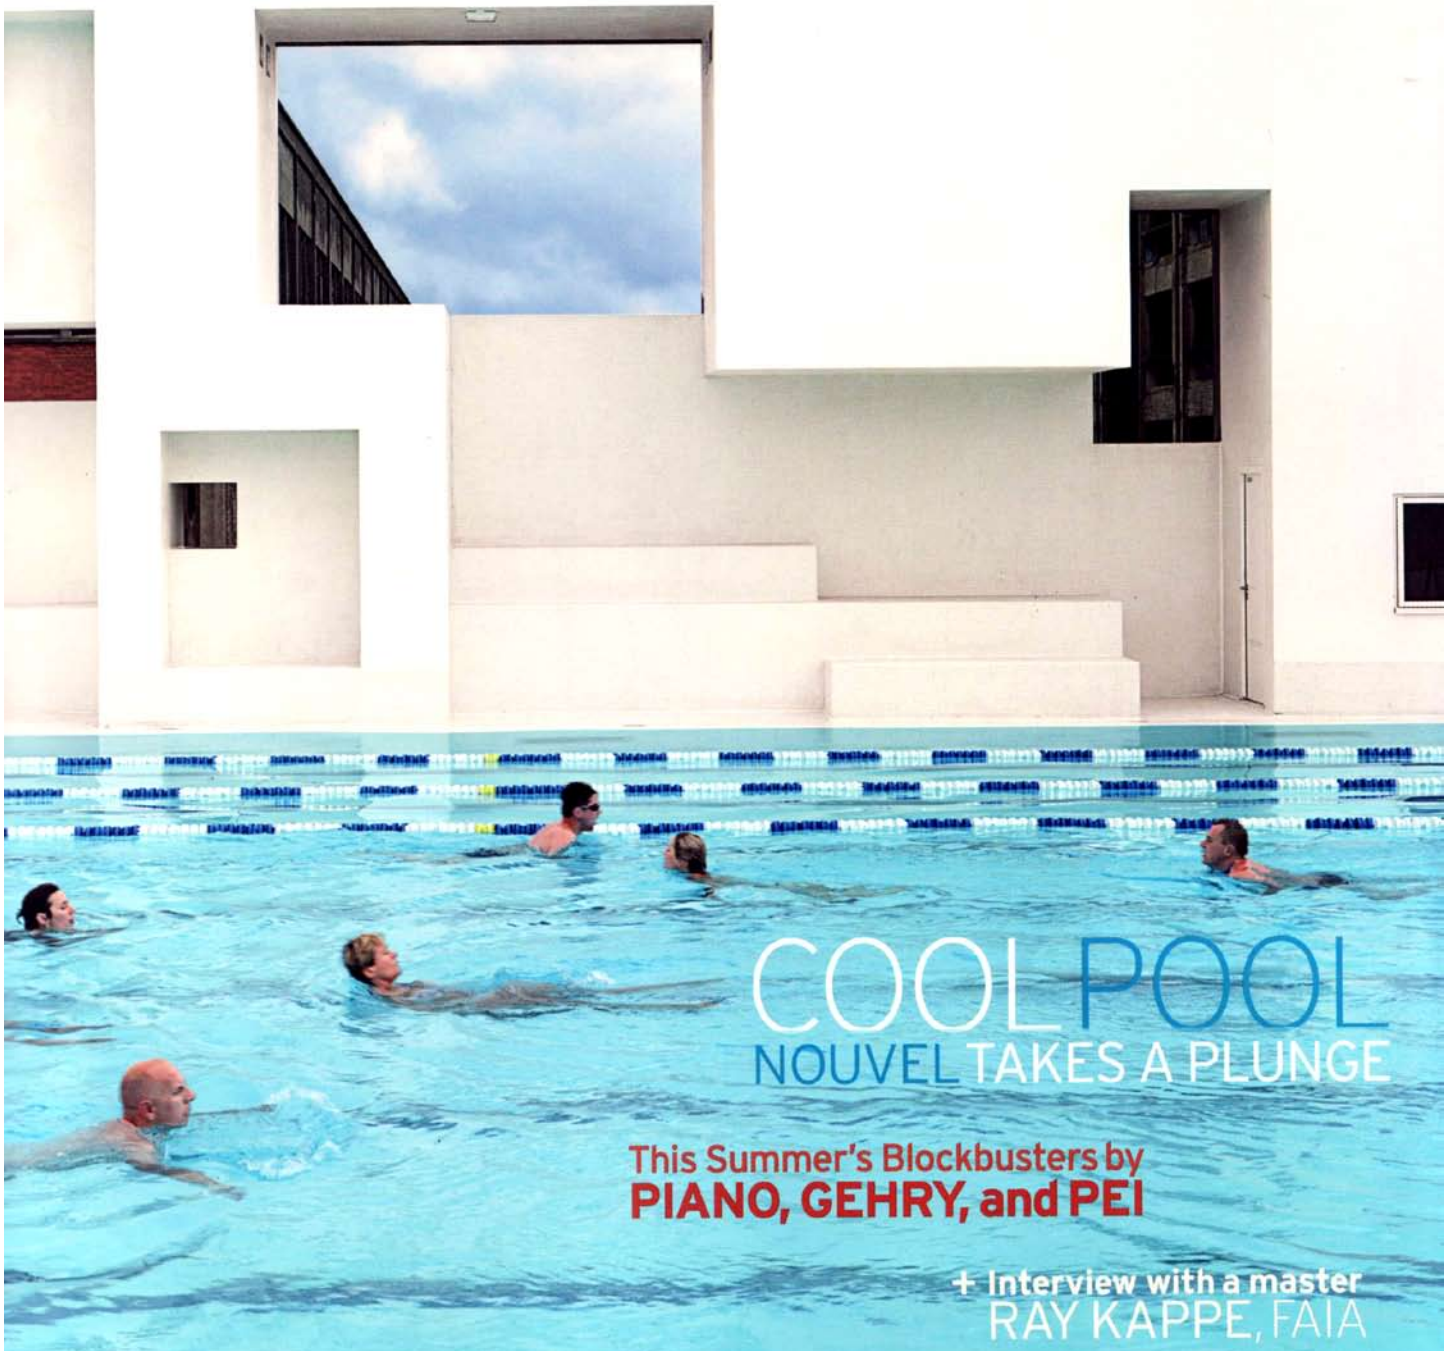

ARCHITECTURAL RECORD

COOL POOL
NOUVEL TAKES A PLUNGE

This Summer's Blockbusters by
PIANO, GEHRY, and PEI

+ Interview with a master
RAY KAPPE, FAIA

Product Briefs

Sunken surface Philippe Starck adds a kitchen sink to his extensive design portfolio with Duravit's Starck K. The ceramic sink's large basin (16½" x 12¼" x 7½") is cut out of the rectangular ceramic form. This basin is connected to an extensive, tooth-draining surface by way of a recess that protects against overflow. When the water level reaches the recess, the excess water cascades onto the draining surface and into the drain. Duravit USA, Duluth, Ga. www.duravit.com **CIRCLE 212**

► Refreshing change Recently installed on the campus at U.C. Berkeley, the Hydration Station isn't a drinking fountain, but an entirely new water-dispensing category. Eliminating the waste associated with bottled water, the semirecessed dispenser supplies NSF-certified filtration in a touch-free hygienic design that accommodates a variety of water containers. The unit uses antimicrobial additives to key plastic components to protect them from mold and mildew build-up. Haws, Sparks, Nev. www.stayhydrated.net **CIRCLE 213**

◀ Cool cab Launched at the AIA show in May and awarded a 2008 Good Design Award, the Kone Design Collection is a new series of interior elevator cab design offerings that focus on lighting, wall, and ceiling schemes, as well as next-generation signalization and regenerative drive technology. Designed by architects and based on Kone's 2006 Four Seasons Concept, the Design Collection comes in colored laminate, wood laminate, stainless steel, or glass. Car-operating panels available in full-height and mid-height. Kone, Moline, Ill. www.kone.com **CIRCLE 214**